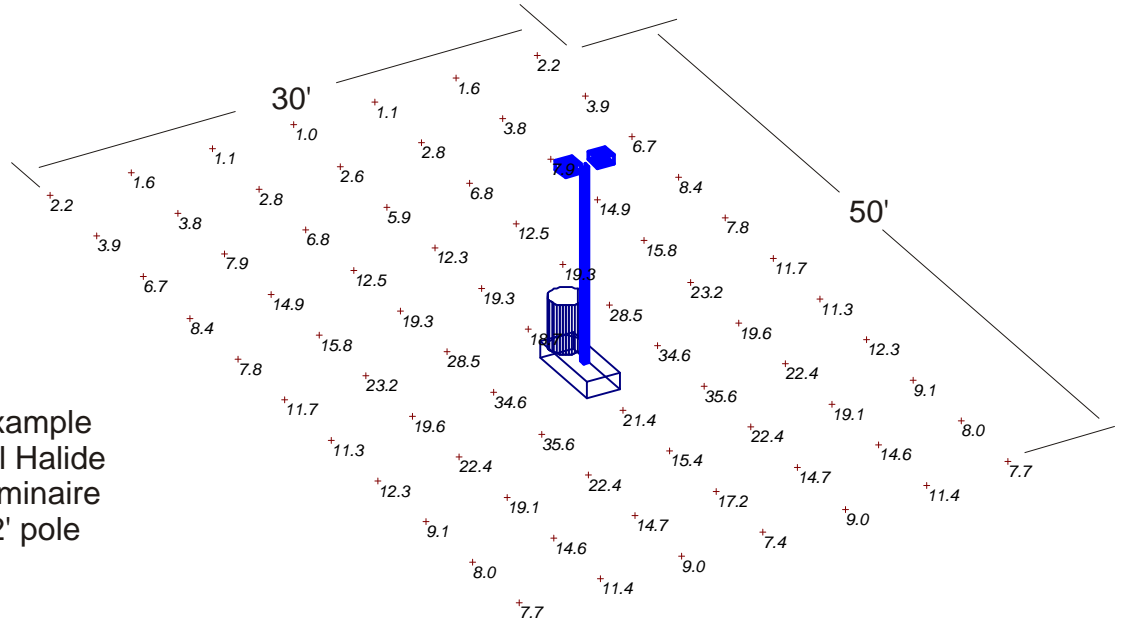

Photometric example  
2 x 200w Metal Halide  
Mini Square luminaire  
mounted on 12' pole

ANNUAL OPERATIONAL COSTS FOR A SINGLE 400W MH LUMINAIRE  
**\$157.68**

ANNUAL OPERATIONAL COSTS FOR A SINGLE 175W PULSE START  
**\$72.68**

**54%**

Input watts  
450

Input watts  
208

All calculations based on a \$0.08 KW hour and a 12 hour usage cycle.

## ENERGY SAVINGS

Photometric example  
200w Metal Halide  
Minisquare luminaire  
mounted on 12' pole

**Pappi Lighting**

www.pappilighting.com Tel: 888-853-1139 Fax: 866-720-3015