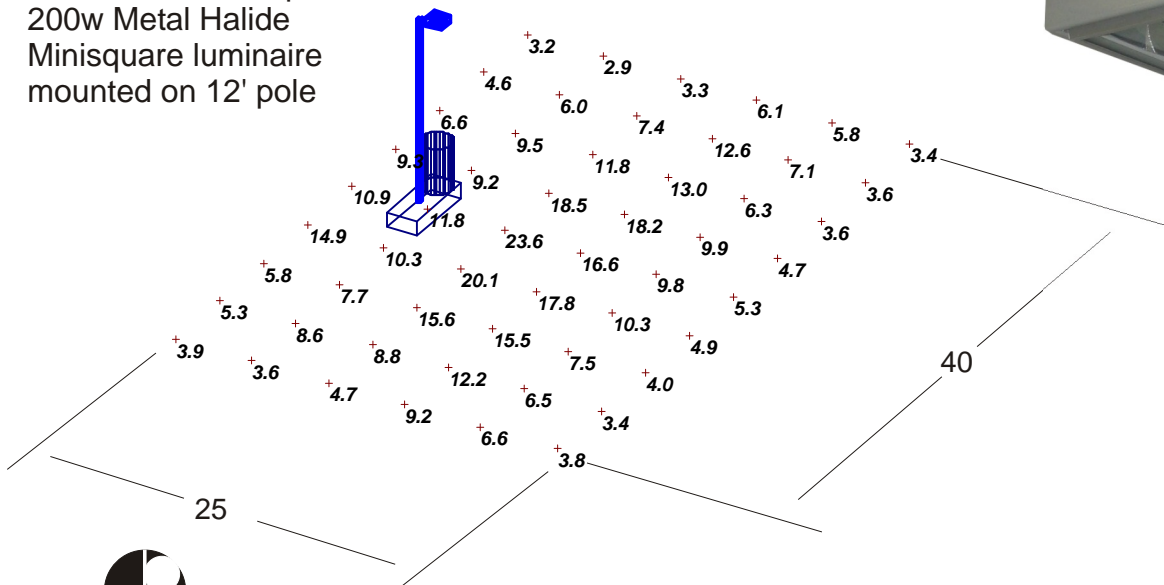

ENERGY SAVINGS

Photometric example
200w Metal Halide
Minisquare luminaire
mounted on 12' pole

Pappi Lighting

www.pappilighting.com Tel: 888-853-1139 Fax: 866-720-3015