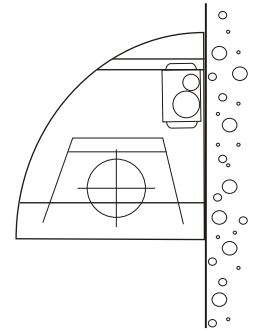

Housing

Rugged die cast aluminum quarter sphere with integral decorative banding. For down-light or up-light applications.

Reflector

Specular anodized aluminum reflector available in two symmetrical distributions. Forward throw and Wide Throw.

Lens / Frame

Die cast aluminum hinged frame held captive with 2 stainless steel fasteners. Impact and thermal-shock resistant tempered safety glass lens encased with heavy silicone gasketing.

Electrical

High power factor ballasts rated to -30 Deg C (-20 Deg F). 4 KV rated mogul base lamp holders with nickel plated screw shell and spring loaded center contact.

Finish

Rugged, long life, oven baked polyester powder coatings utilizing multi-stage pre-treatment for outstanding adhesion. Standard finish is bronze charcoal and white. Custom colors are available - consult factory -

Lamping

Horizontal burn position and medium base for all reflector types.

175w - 70MH Medium Base E-17
150w - 50 HPS Medium Base E-17

Warranty

A two year warranty against defects in material and workmanship. Lamp, ballast and ballast components is provided by the manufacturer. All warranties are limited to replacement and/or repair.

Wallbright R

175 watt Full Cut-Off Wall Mount Luminaire