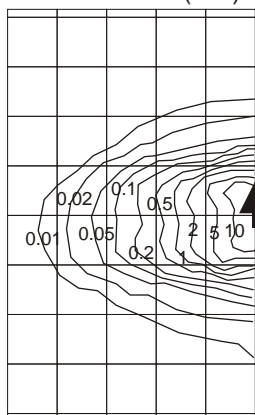

Wallbright R

175 watt Full Cut-Off Wall Mount Luminaire

Listed for Wet Location

Lamp

175mh 150hps
150mh, 100hps
100mh 70hps
70mh

Voltage

120, 208, 240,
277, 347,

Distribution

Froward Throw (FF)
Wide Throw (FW)

Color / Finish

Powder coat

White (WHI)
Bronze (BZS)
Charcoal (CBK)
Special (SPC)

ISO-ILLUMINANCE DIAGRAM (fc)

Froward Throw (FF)

Wide Throw (FW)

Mounting Height	Muliplier
10	2.250
15	1.00
20	0.563
25	0.36
30	0.25
35	0.18
40	0.14
45	0.11
50	0.09

Mounting Height = 15 ft. Each box represents one mounting height.

Lamp : 175w
Lumens: 14000
Tilt = none

Up or down
Positioned

*Not full cut-off when mounted shining up.

Pappi Lighting

www.pappilighting.com