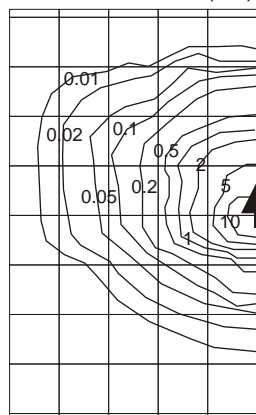

Wallbright R

175 watt Full Cut-Off Wall Mount Luminaire

Listed for Wet Location

Lamp

175mh 150hps
150mh, 100hps
100mh 70hps
70mh

Voltage

120, 208, 240,
277, 347,

Distribution

Froward Throw (FF)
Wide Throw (FW)

Color / Finish

Powder coat

White (WHI)
Bronze (BZS)
Charcoal (CBK)
Special (SPC)

ISO-ILLUMINANCE DIAGRAM (fc)

Froward Throw (FF)

Wide Throw (FW)

Mounting Height	Muliplier
10	2.250
15	1.00
20	0.563
25	0.36
30	0.25
35	0.18
40	0.14
45	0.11
50	0.09

Mounting Height = 15 ft. Each box represents one mounting height.

Lamp : 175w
Lumens: 14000
Tilt = none

Up or down
Positioned

*Not full cut-off when mounted shining up.

Pappi Lighting

www.pappilighting.com