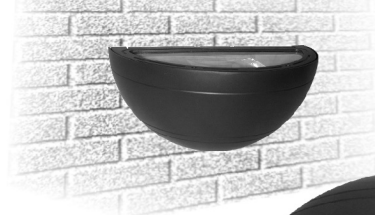

Mounting Height	Muliplier
10	2.250
15	1.00
20	0.563
25	0.36
30	0.25
35	0.18
40	0.14
45	0.11
50	0.09

Mounting Height = 15 ft. Each box represents one mounting height.

Lamp : 175w
Lumens: 14000
Tilt = none

Up or down
Positioned

*Not full cut-off when mounted shining up.