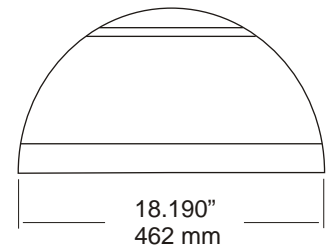

Listed for Wet Location

Lamp

175mh 150hps
150mh, 100hps
100mh 70hps
70mh

120, 208, 240,
277, 347,

Froward Throw (FF)
Wide Throw (FW)

Powder coat

White (WHI)
Bronze (BZS)
Charcoal (CBK)
Special (SPC)