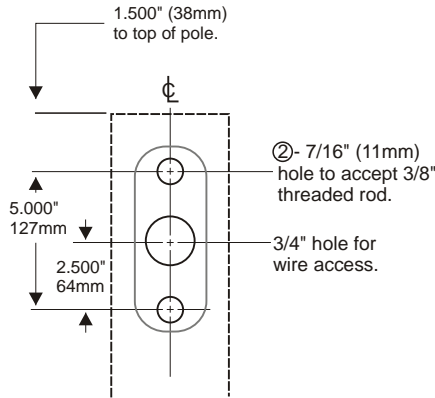

Pole Drilling Details