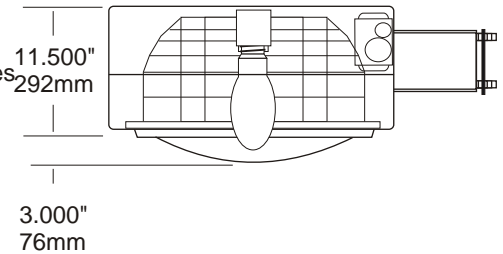

Lens / Frame

6063 T6 clear extruded aluminum. Servicing is made easy with an invisible self hinged design incorporating tool-less stainless steel latches. The standard flat tempered safety glass is fully encased with high temperature EPDM gasket. When glare-control is required an optional semi-transparent frosted tempered glass lens is available.

Finish

Rugged, long life, oven baked polyester powder coatings utilizing multi-stage pre-treatment for outstanding adhesion. Optional Hard color anodizing provides a superior protection in harsh and corrosive applications.

Electrical

High power factor ballasts rated to -30 Deg C (-20 Deg F). 5 KV rated mogul base lamp holders are fixed to an aluminum heat-sink bracket and can be field adjusted for lamp center and rotation for position sensitive lamps.

Lamping

Horizontal burn position and mogul base for type: FF, III, VQ.
Vertical burn position for type: VS
1000w - 400MH Mogul Base BT-37
400w - 200 HPS Mogul Base ET-18

Warranty

A three year warranty against defects in material and workmanship. Lamp and ballast and ballast components warranties are provided by manufacturer. All warranties are limited to replacement and/ or repair.

SquarelineX

1000 watt HID Full Cut-Off
Dark Skies Compliant *
Pole Mounted Luminaire

Effective Projected Area:

E.P.A measured in sq/ft and includes a 10" mounting arm.

1 Fixture	3.16
2 Fixture	6.31
3 Fixture	7.88
4 Fixture	7.88

* Not Dark Skies compliant when using sag glass lens.

Listed for Wet Location

Lamp Wattage

Pulse	Standard
850, MHP	1000 MH
750 MHP	1000 HPS

Voltage

120, 208, 240, 277, 347, 480, 600
MT- 120/208/240/277 (US)
MT- 120/277/347 (CAN)

Distribution

Horizontal - VQ, III, II
Vertical - VS

Lens

Flat Glass (LG)
Frosted Glass (FG)
Sag Glass (BG) << required for Vert. Burn.

Mounting

Surface Mount (SM) Single Slipfitter (FT1)
Pole Mount (PM) Twin Slipfitter @ 180 (FT2-180)
Wall Mount (WM) Twin Slipfitter (FT2-BH)
Yoke Mount (YM) Triple Slipfitter (FT3-BH)

Options

4" Pole Mount Arm (AS4) Quartz Restrike (Q)
6" Pole Mount Arm (AS6) Fuse(s) (F)
12" Pole Mount Arm (AS12) Modular Discon. (MD)
Photo Control (PC) House Side Shield (HS)

Color / Finish

Powder coat White (WHI) **Anodizing** Clear (CLA)
Black (MBK) Black (MBA)
Bronze (BZS) Bronze (BZA)
Special (SPC)