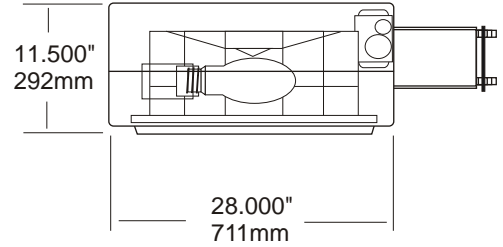

Lens / Frame

6063 T6 clear extruded aluminum. Servicing is made easy with an invisible self hinged design incorporating tool-less stainless steel latches. The standard flat tempered safety glass is fully encased with high temperature EPDM gasket. When glare-control is required an optional semi-transparent frosted tempered glass lens is available.

Finish

Rugged, long life, oven baked polyester powder coatings utilizing multi-stage pre-treatment for outstanding adhesion. Optional Hard color anodizing provides a superior protection in harsh and corrosive applications.

Electrical

High power factor ballasts rated to -30 Deg C (-20 Deg F). 5 KV rated mogul base lamp holders are fixed to an aluminum heat-sink bracket and can be field adjusted for lamp center and rotation for position sensitive lamps.

Lamping

Horizontal burn position and mogul base for type: FF, III, VQ.
Vertical burn position for type: VS
1000w - 400MH Mogul Base BT-37
400w - 200 HPS Mogul Base ET-18

Warranty

A three year warranty against defects in material and workmanship. Lamp and ballast and ballast components warranties are provided by manufacturer. All warranties are limited to replacement and/ or repair.

SquarelineX

1000 watt HID Full Cut-Off
Dark Skies Compliant *
Pole Mounted Luminaire

Effective Projected Area:

E.P.A measured in sq/ft and includes a 10" mounting arm.

1 Fixture	3.16
2 Fixture	6.31
3 Fixture	7.88
4 Fixture	7.88

* Not Dark Skies compliant when using sag glass lens.

Listed for Wet Location

Lamp Wattage

Pulse	Standard
850, MHP	1000 MH
750 MHP	1000 HPS

Voltage

120, 208, 240, 277, 347, 480, 600
MT- 120/208/240/277 (US)
MT- 120/277/347 (CAN)

Distribution

Horizontal - VQ, III, II
Vertical - VS

Lens

Flat Glass (LG)
Frosted Glass (FG)
Sag Glass (BG) << required for Vert. Burn.

Mounting

Surface Mount (SM) Single Slipfitter (FT1)
Pole Mount (PM) Twin Slipfitter @ 180 (FT2-180)
Wall Mount (WM) Twin Slipfitter (FT2-BH)
Yoke Mount (YM) Triple Slipfitter (FT3-BH)

Options

4" Pole Mount Arm (AS4) Quartz Restrike (Q)
6" Pole Mount Arm (AS6) Fuse(s) (F)
12" Pole Mount Arm (AS12) Modular Discon. (MD)
Photo Control (PC) House Side Shield (HS)

Color / Finish

Powder coat White (WHI) **Anodizing** Clear (CLA)
Black (MBK) Black (MBA)
Bronze (BZS) Bronze (BZA)
Special (SPC)