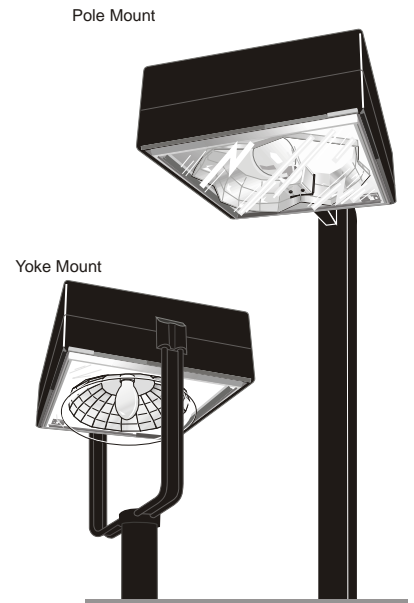

Pappi Lighting

Tel: 888-453-1139 Fax: 866-720-3015
www.pappilighting.com