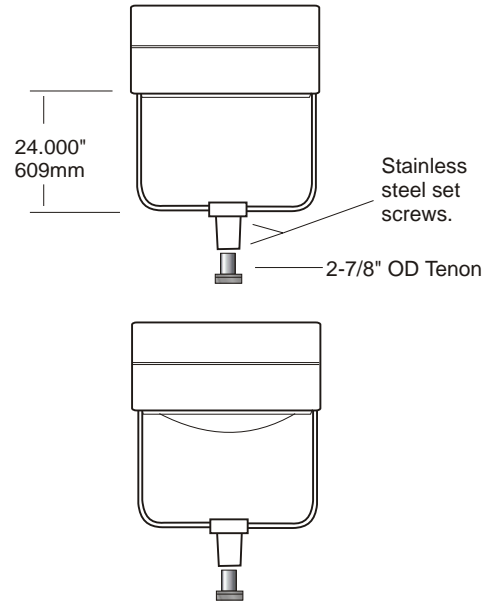

Yoke Mount

Photometrics