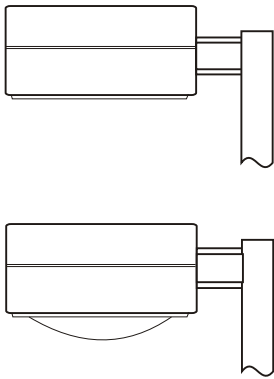

Pole Mount

12" 6" and 4" arm available.