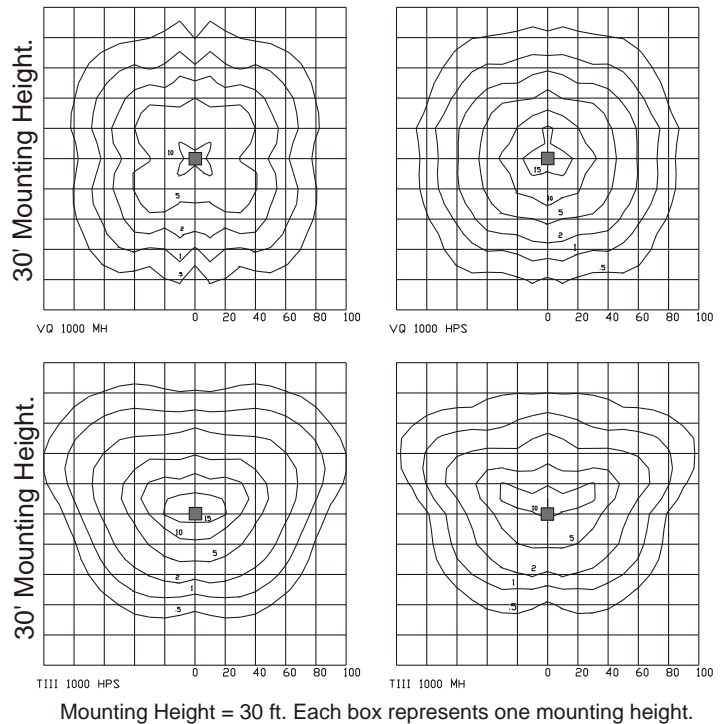

IES photometric files are available for download from our home page at www.pappilighting.com

Pappi Lighting

World Class Luminaires and Poles

Pappi Lighting reserves the right to make product changes for improvement without prior notification